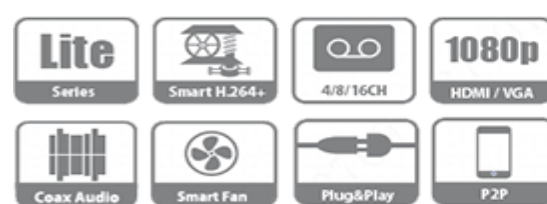

.16 Channel Penta-brid 5M-N/1080P 1U 2HDDs WizSense Digital Video Recorder

76

DH-XVR5216AN-S2

- Embedded processor
- H.264+/H.264 dual-stream video compression
- Support HDCVI/AHD/TVI/CVBS/IP video inputs
- Max 6/12/24 channels IP camera inputs, each channel up to 5MP; Max 24/48/96Mbps Incoming Bandwidth
- Smart Search and Intelligent Video System