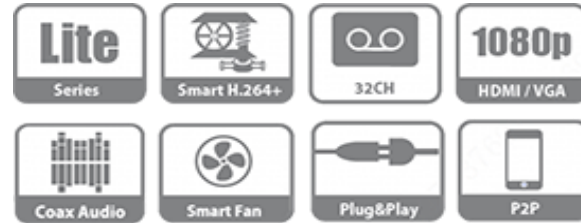

32 Channel Penta-brid 1080P Digital Video Recorder

72

DH-XVR5232AN-S2

- > Embedded processor
- > H.264+/H.264 dual-stream video compression
- > Support HDCVI/AHD/TVI/CVBS/IP video inputs
- > Max 32 channels IP camera inputs; Max 128Mbps Incoming Bandwidth
- > Long transmission distance over coax cable
- > Support 2 SATA HDD, up to 16TB