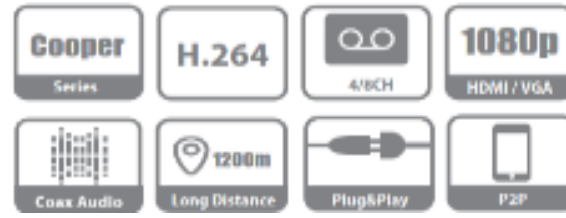

93

DH-XVR1A04
Cooper Series

- 4Channel Penta-brid 1080N/720P Cooper 1U
- H.264 video compression
- Supports HDCVI/AHD/TVI/CVBS/IP video inputs
- Max 5channels IP camera inputs, each channel up to 2MP; Max 20Mbps Incoming Bandwidth
- Long transmission distance over coax cable
- Supports 1 SATA HDD, up to 6TB